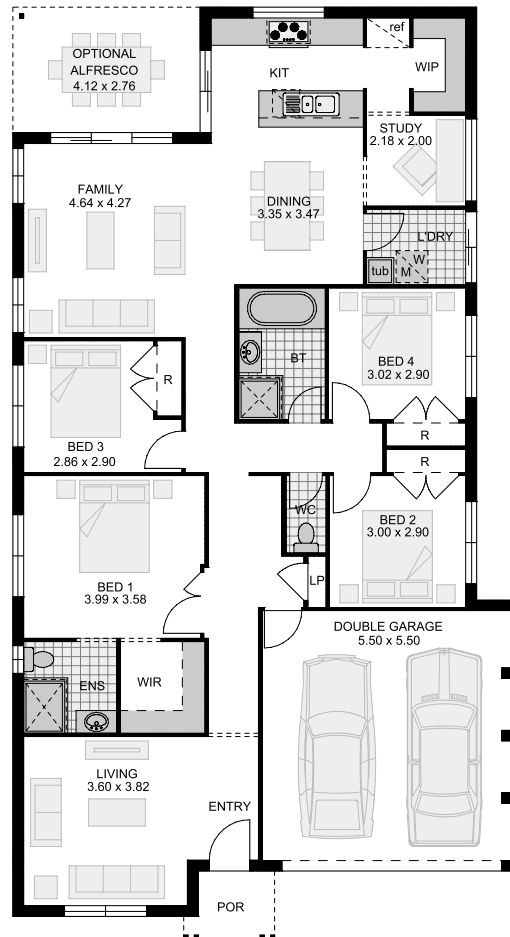

## OTHER AVAILABLE SIZES

20, 20, 22, 22

## HOUSE DIMENSIONS

Total area (m <sup>2</sup> )	194.70m <sup>2</sup>
Total area (sq)	21.00sq
Home length	20.01 (m)
Home width	11.10 (m)

## ROOM DIMENSIONS

Living	3.60 x 3.82 (m)	Alfresco	4.12 x 2.76 (m)
Family	4.64 x 4.27 (m)	Bedroom 4	3.02 x 2.90 (m)
Dining	3.35 x 3.47 (m)	Bedroom 3	2.86 x 2.90 (m)
Study	2.18 x 2.00 (m)	Bedroom 2	3.00 x 2.90 (m)
Master Bedroom	3.99 x 3.58 (m)		