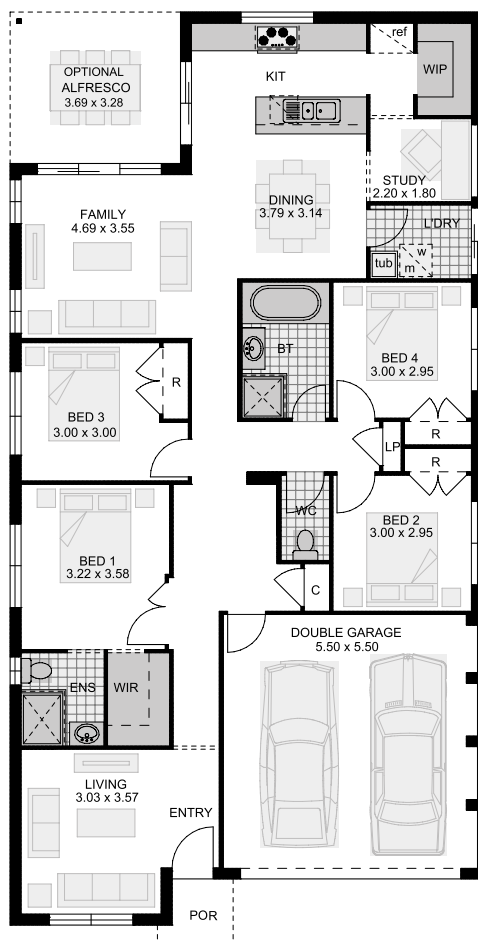

OTHER AVAILABLE SIZES

21, 21, 22, 22

HOUSE DIMENSIONS

Total area (m ²)	185.80m ²
Total area (sq)	20.00sq
Home length	19.78 (m)
Home width	10.23 (m)

ROOM DIMENSIONS

Living	3.03 x 3.57 (m)	Alfresco	3.69 x 3.28 (m)
Family	4.69 x 3.55 (m)	Bedroom 4	3.00 x 2.95 (m)
Dining	3.79 x 3.14 (m)	Bedroom 3	3.00 x 3.00 (m)
Study	2.20 x 1.80 (m)	Bedroom 2	3.00 x 2.95 (m)
Master Bedroom	3.22 x 3.58 (m)		