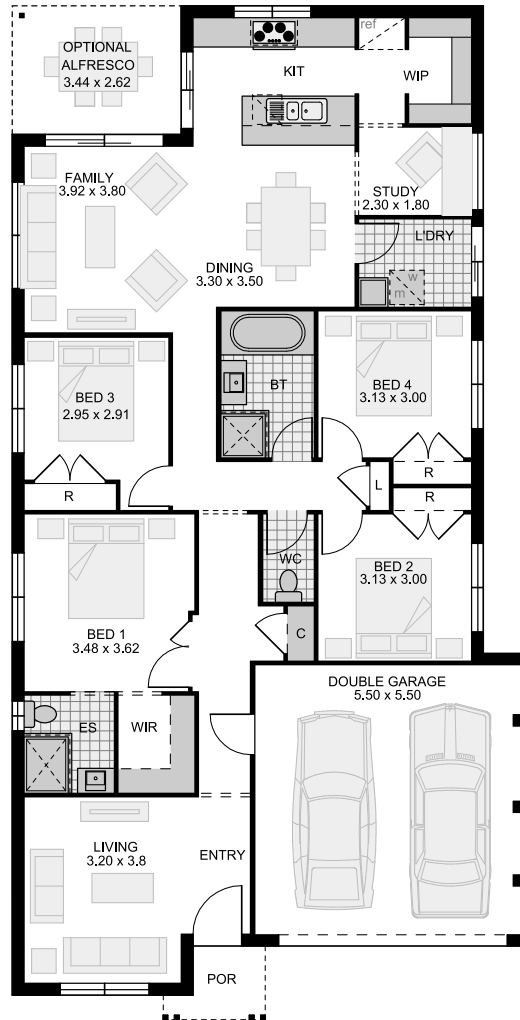

OTHER AVAILABLE SIZES

21, 21, 22, 22

HOUSE DIMENSIONS

Total area (m ²)	186.50m ²
Total area (sq)	20.10sq
Home length	20.15 (m)
Home width	10.55 (m)

ROOM DIMENSIONS

Living	3.20 x 3.80 (m)	Alfresco	3.44 x 2.62 (m)
Family	3.92 x 3.80 (m)	Bedroom 4	3.13 x 3.00 (m)
Dining	3.30 x 3.50 (m)	Bedroom 3	2.95 x 2.91 (m)
Study	2.30 x 1.80 (m)	Bedroom 2	3.13 x 3.00 (m)
Master Bedroom	3.50 x 3.60 (m)		