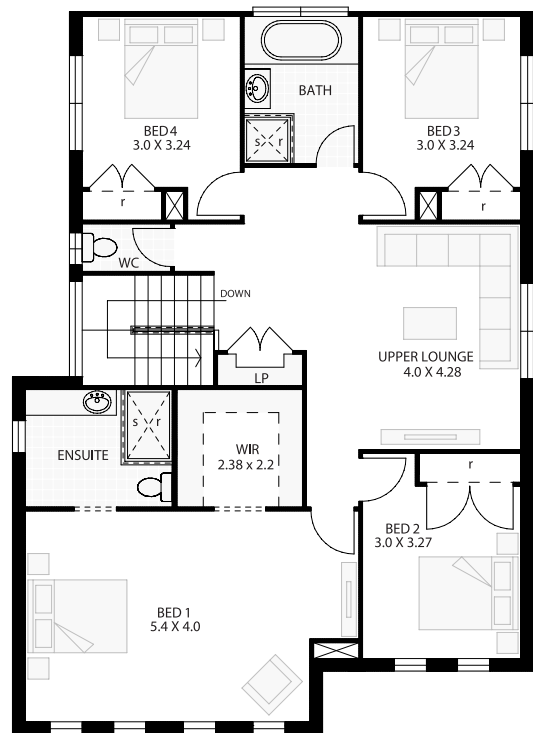

LANCASTER 30 MK3 (15M LOT)

Accent
series

eden brae
homes

OTHER AVAILABLE SIZES

25, 25, 26, 26, 27, 27, 28, 28, 31, 31

HOUSE DIMENSIONS

Total area (m ²)	275.00m ²
Total area (sq)	29.60sq
Home length	17.53 (m)
Home width	11.28 (m)

ROOM DIMENSIONS

*Sizes may vary slightly as per facade range. Floorplan based on the Retro facade - see facade pricelist for RRP. # Minimum Lot Sizes may vary due to Council requirements & estate guidelines. This work is exclusively owned by RSS Property Holdings and cannot be reproduced or copied either wholly or in part, in any form (graphic, electronic or mechanical, including photocopying and uploading to the internet) without the written permission of RSS Property Holdings. This document is for illustration purposes and should be used as a guide only. Illustrations are not to scale. Garage dimensions are external measurements only. Refer to actual working drawings.