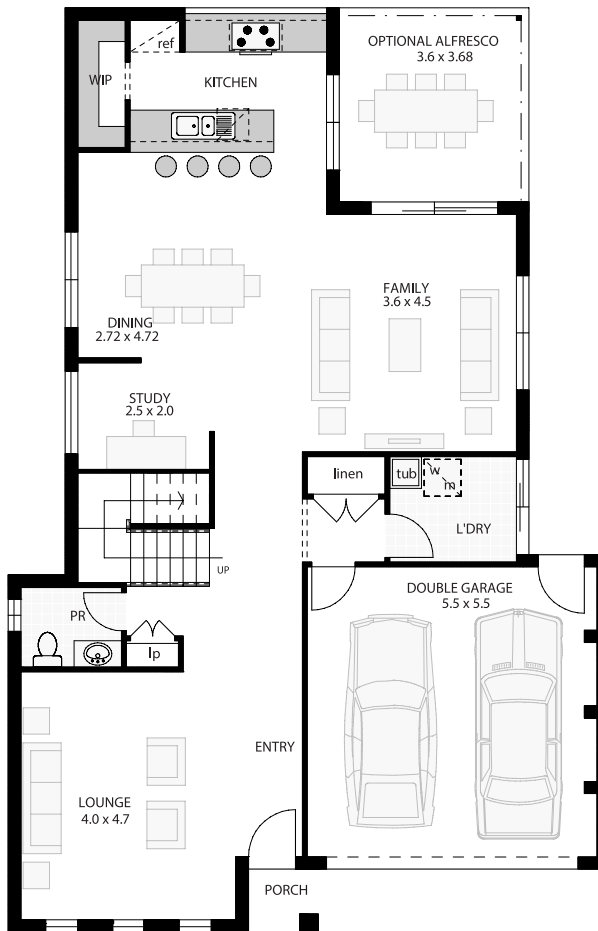

LANCASTER 30 MK3 (15M LOT)

Accent
series

eden brae
homes

OTHER AVAILABLE SIZES

25, 25, 26, 26, 27, 27, 28, 28, 31, 31

HOUSE DIMENSIONS

Total area (m ²)	275.00m ²
Total area (sq)	29.60sq
Home length	17.53 (m)
Home width	11.28 (m)

ROOM DIMENSIONS

*Sizes may vary slightly as per facade range. Floorplan based on the Retro facade - see facade pricelist for RRP. # Minimum Lot Sizes may vary due to Council requirements & estate guidelines. This work is exclusively owned by RSS Property Holdings and cannot be reproduced or copied either wholly or in part, in any form (graphic, electronic or mechanical, including photocopying and uploading to the internet) without the written permission of RSS Property Holdings. This document is for illustration purposes and should be used as a guide only. Illustrations are not to scale. Garage dimensions are external measurements only. Refer to actual working drawings.