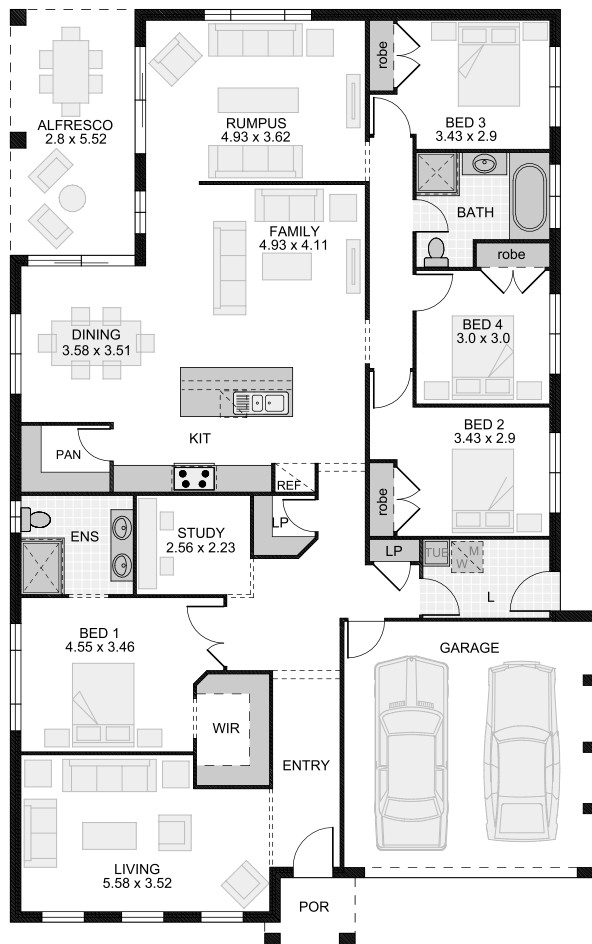

OTHER AVAILABLE SIZES

23, 25, 25, 26, 29

HOUSE DIMENSIONS

Total area (m ²)	254.90m ²
Total area (sq)	27.40sq
Home length	20.50 (m)
Home width	13.20 (m)

ROOM DIMENSIONS

*Sizes may vary slightly as per facade range. Floorplan based on the Retro facade - see facade pricelist for RRP. # Minimum Lot Sizes may vary due to Council requirements & estate guidelines. This work is exclusively owned by RSS Property Holdings and cannot be reproduced or copied either wholly or in part, in any form (graphic, electronic or mechanical, including photocopying and uploading to the internet) without the written permission of RSS Property Holdings. This document is for illustration purposes and should be used as a guide only. Illustrations are not to scale. Garage dimensions are external measurements only. Refer to actual working drawings.