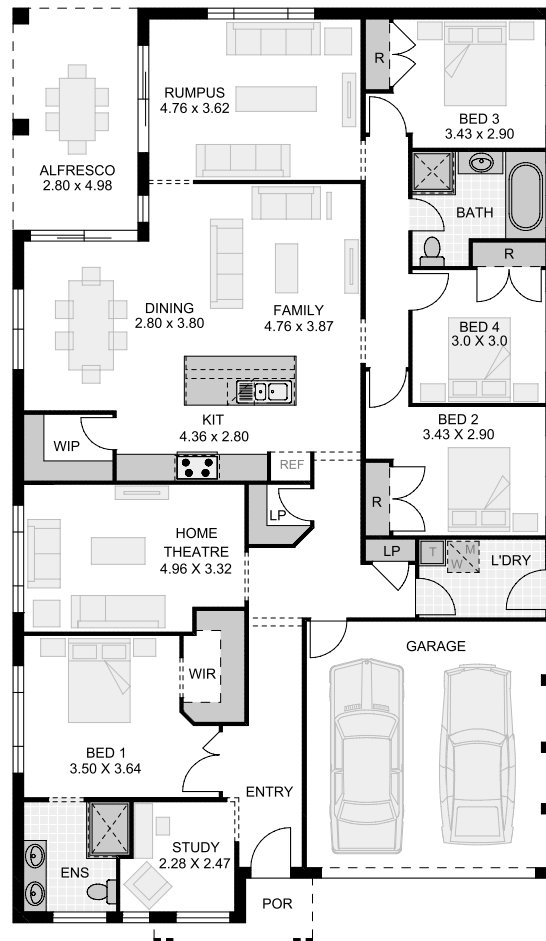

OTHER AVAILABLE SIZES

23, 25, 25, 27, 27, 29

HOUSE DIMENSIONS

Total area (m ²)	245.40m ²
Total area (sq)	26.40sq
Home length	20.50 (m)
Home width	12.18 (m)

ROOM DIMENSIONS

Family	4.76 x 3.87 (m)	Alfresco	2.80 x 4.98 (m)
Kitchen	4.36 x 2.80 (m)	Home Theatre	4.96 x 3.32 (m)
Dining	2.80 x 3.80 (m)	Bedroom 4	3.00 x 3.00 (m)
Rumpus	4.76 x 3.62 (m)	Bedroom 3	3.43 x 2.90 (m)
Study	2.28 x 2.47 (m)	Bedroom 2	3.43 x 2.90 (m)
Master Bedroom	3.50 x 3.64 (m)		