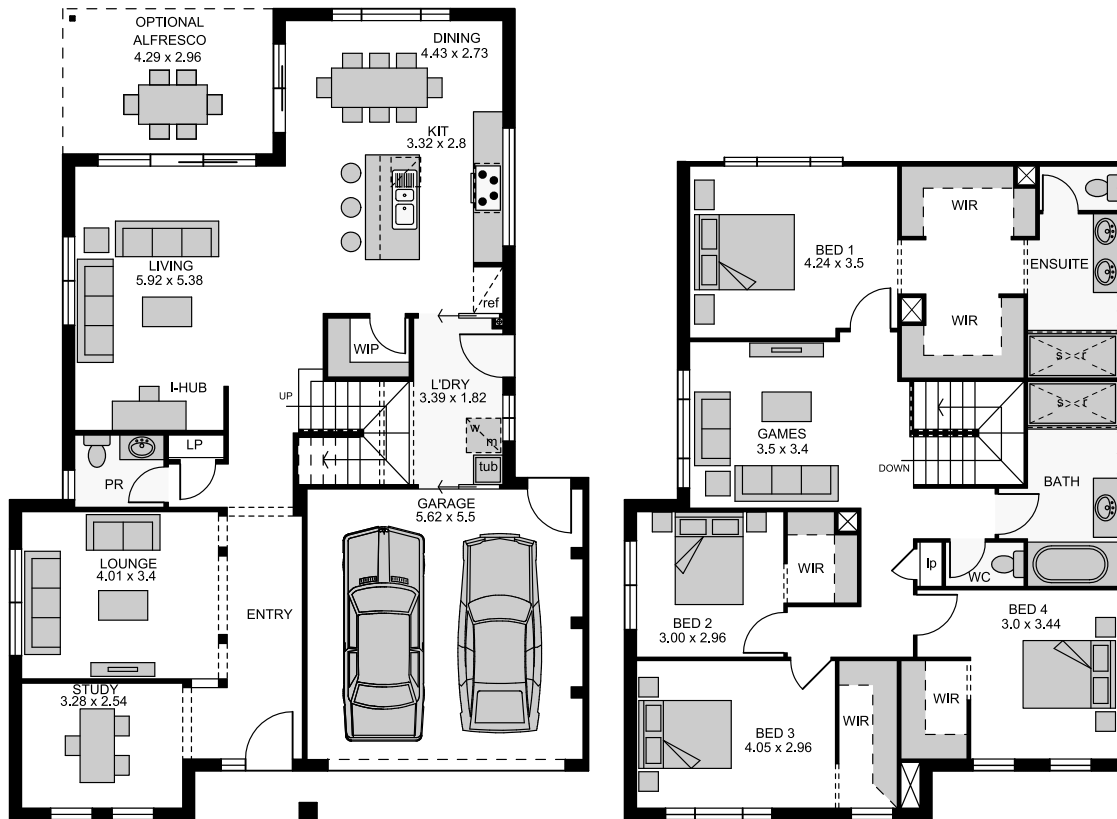

OTHER AVAILABLE SIZES

26, 28, 28, 31, 33, 33

HOUSE DIMENSIONS

Total area (m ²)	277.30m ²
Total area (sq)	29.80sq
Home length	16.50 (m)
Home width	11.78 (m)

ROOM DIMENSIONS

Living	5.92 x 5.38 (m)	Alfresco	4.29 x 2.96 (m)
Kitchen	3.32 x 2.80 (m)	Garage	5.62 x 5.50 (m)
Dining	4.43 x 2.73 (m)	Bedroom 4	3.00 x 3.44 (m)
Lounge	4.01 x 3.40 (m)	Bedroom 3	4.05 x 2.96 (m)
Study	3.28 x 2.54 (m)	Bedroom 2	3.00 x 2.96 (m)
Games	3.50 x 3.40 (m)	Master Bedroom	4.24 x 3.50 (m)