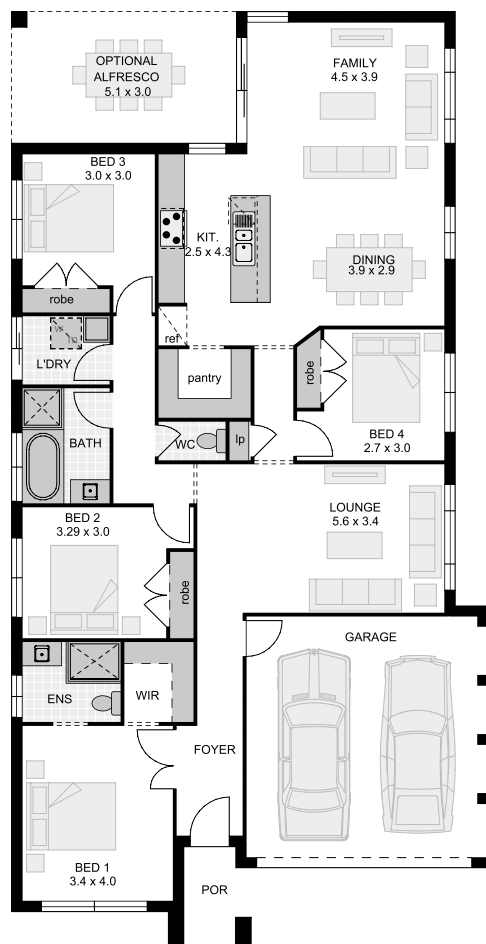

BERMUDA 21 (ZERO LOT)

Accent
series

eden brae
homes

OTHER AVAILABLE SIZES

16, 17, 18, 18, 18, 19, 22, 22,
24, 26

HOUSE DIMENSIONS

Total area (m ²)	193.70m ²
Total area (sq)	20.80sq
Home length	20.50 (m)
Home width	10.95 (m)

ROOM DIMENSIONS

Family	4.00 x 3.10 (m)	Study	1.31 x 2.15 (m)
Dining	5.80 x 3.00 (m)	Alfresco	3.79 x 3.00 (m)
Lounge	5.90 x 3.50 (m)	Bedroom 4	3.00 x 2.90 (m)
Master Bedroom	3.44 x 4.00 (m)	Bedroom 3	3.00 x 2.90 (m)
Bedroom 2	3.00 x 2.90 (m)		

*Sizes may vary slightly as per facade range. Floorplan based on the Retro facade - see facade pricelist for RRP. # Minimum Lot Sizes may vary due to Council requirements & estate guidelines. This work is exclusively owned by RSS Property Holdings and cannot be reproduced or copied either wholly or in part, in any form (graphic, electronic or mechanical, including photocopying and uploading to the internet) without the written permission of RSS Property Holdings. This document is for illustration purposes and should be used as a guide only. Illustrations are not to scale. Garage dimensions are external measurements only. Refer to actual working drawings.