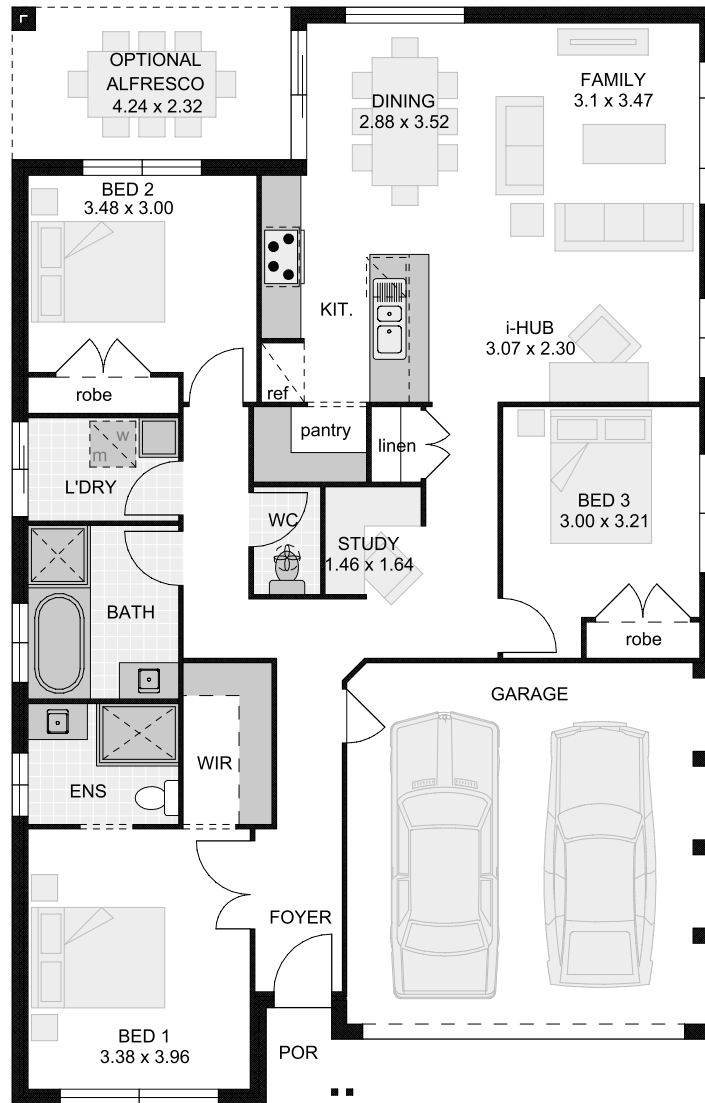

BERMUDA 18

Accent
series

eden brae
homes

OTHER AVAILABLE SIZES

16, 17, 19, 21, 22, 22, 24, 26

HOUSE DIMENSIONS

Total area (m ²)	163.70m ²
Total area (sq)	17.60sq
Home length	16.71 (m)
Home width	10.70 (m)

ROOM DIMENSIONS

Family	3.10 x 3.47 (m)	Alfresco	4.24 x 2.32 (m)
Dining	2.88 x 3.52 (m)	Bedroom 3	3.00 x 3.21 (m)
Study	1.46 x 1.64 (m)	Bedroom 2	3.48 x 3.00 (m)
Ihub	3.07 x 2.30 (m)	Master Bedroom	3.38 x 3.96 (m)

*Sizes may vary slightly as per facade range. Floorplan based on the Retro facade - see facade pricelist for RRP. # Minimum Lot Sizes may vary due to Council requirements & estate guidelines. This work is exclusively owned by RSS Property Holdings and cannot be reproduced or copied either wholly or in part, in any form (graphic, electronic or mechanical, including photocopying and uploading to the internet) without the written permission of RSS Property Holdings. This document is for illustration purposes and should be used as a guide only. Illustrations are not to scale. Garage dimensions are external measurements only. Refer to actual working drawings.