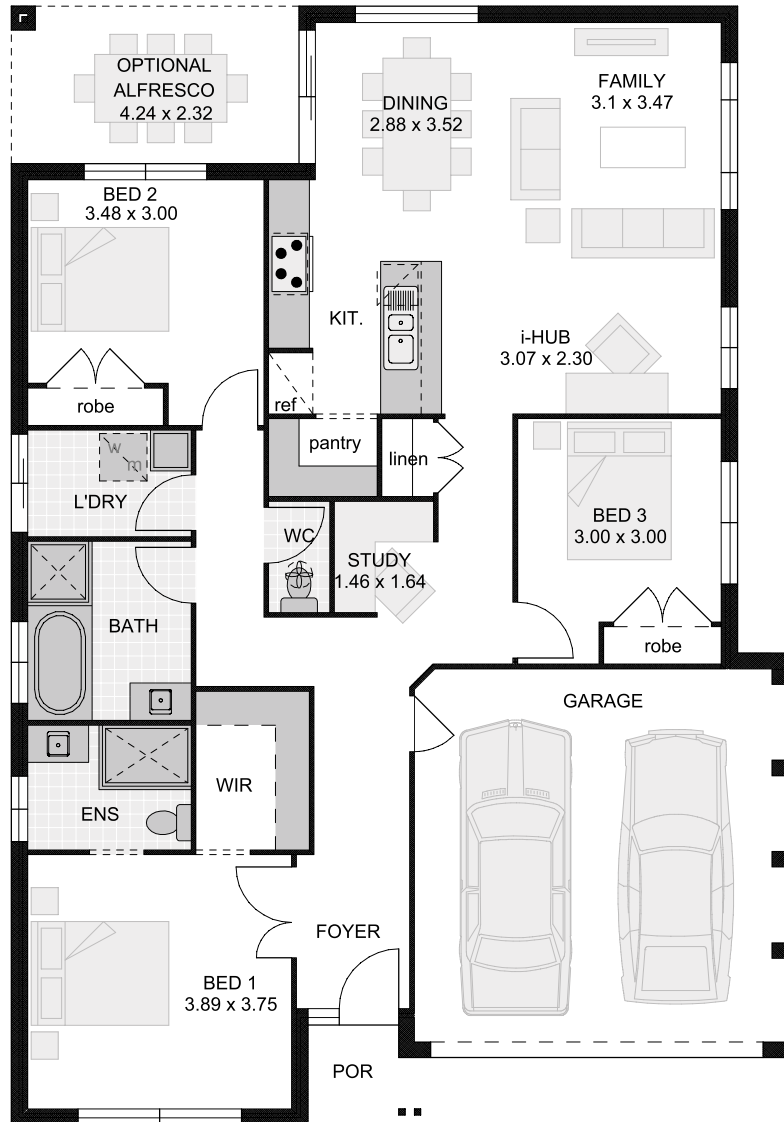

BERMUDA 18 (ZERO LOT)

Accent
series

eden brae
homes

OTHER AVAILABLE SIZES

16, 17, 19, 21, 22, 22, 24, 26

HOUSE DIMENSIONS

Total area (m ²)	167.30m ²
Total area (sq)	18.00sq
Home length	16.50 (m)
Home width	11.55 (m)

ROOM DIMENSIONS

Family	3.10 x 3.47 (m)	Ihub	3.07 x 2.30 (m)
Dining	2.88 x 3.52 (m)	Alfresco	4.24 x 2.32 (m)
Study	1.46 x 1.64 (m)	Bedroom 3	3.00 x 3.00 (m)
Master Bedroom	3.89 x 3.75 (m)	Bedroom 2	3.48 x 3.00 (m)

*Sizes may vary slightly as per facade range. Floorplan based on the Retro facade - see facade pricelist for RRP. # Minimum Lot Sizes may vary due to Council requirements & estate guidelines. This work is exclusively owned by RSS Property Holdings and cannot be reproduced or copied either wholly or in part, in any form (graphic, electronic or mechanical, including photocopying and uploading to the internet) without the written permission of RSS Property Holdings. This document is for illustration purposes and should be used as a guide only. Illustrations are not to scale. Garage dimensions are external measurements only. Refer to actual working drawings.