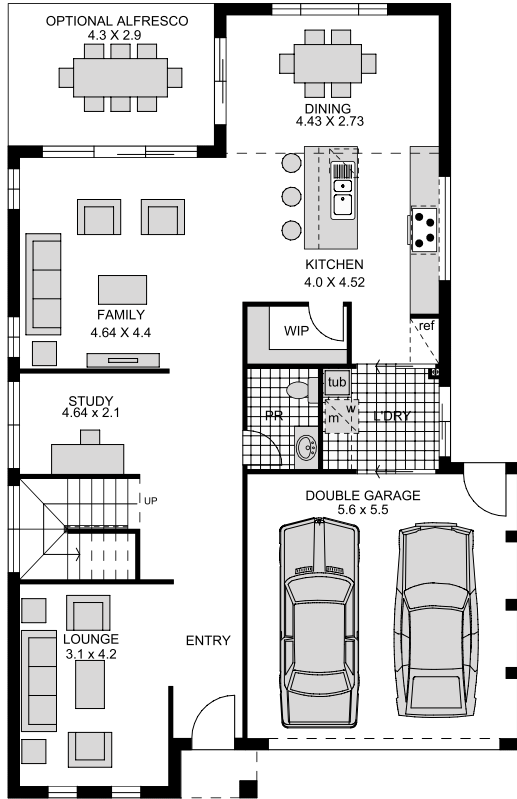

OTHER AVAILABLE SIZES

26, 31

HOUSE DIMENSIONS

Total area (m ²)	263.20m ²
Total area (sq)	28.30sq
Home length	16.50 (m)
Home width	10.70 (m)

ROOM DIMENSIONS

Family	4.64 x 4.40 (m)	Garage	5.60 x 5.50 (m)
Dining	4.43 x 2.73 (m)	Alfresco	4.30 x 2.90 (m)
Kitchen	4.00 x 4.52 (m)	Bedroom 4	3.00 x 3.00 (m)
Lounge	3.10 x 4.20 (m)	Bedroom 3	3.00 x 3.00 (m)
Games	5.00 x 4.20 (m)	Bedroom 2	3.00 x 3.00 (m)
Study	4.64 x 2.10 (m)	Master Bedroom	4.68 x 3.50 (m)