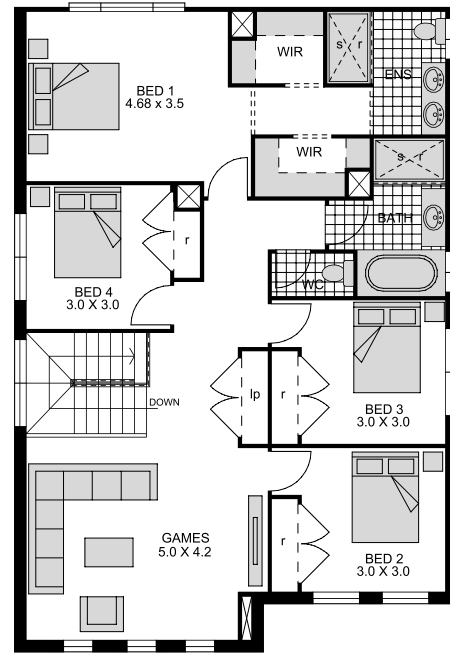

OTHER AVAILABLE SIZES

26, 31

HOUSE DIMENSIONS

Total area (m ²)	263.20m ²
Total area (sq)	28.30sq
Home length	16.50 (m)
Home width	10.70 (m)

ROOM DIMENSIONS

Family	4.64 x 4.40 (m)	Garage	5.60 x 5.50 (m)
Dining	4.43 x 2.73 (m)	Alfresco	4.30 x 2.90 (m)
Kitchen	4.00 x 4.52 (m)	Bedroom 4	3.00 x 3.00 (m)
Lounge	3.10 x 4.20 (m)	Bedroom 3	3.00 x 3.00 (m)
Games	5.00 x 4.20 (m)	Bedroom 2	3.00 x 3.00 (m)
Study	4.64 x 2.10 (m)	Master Bedroom	4.68 x 3.50 (m)