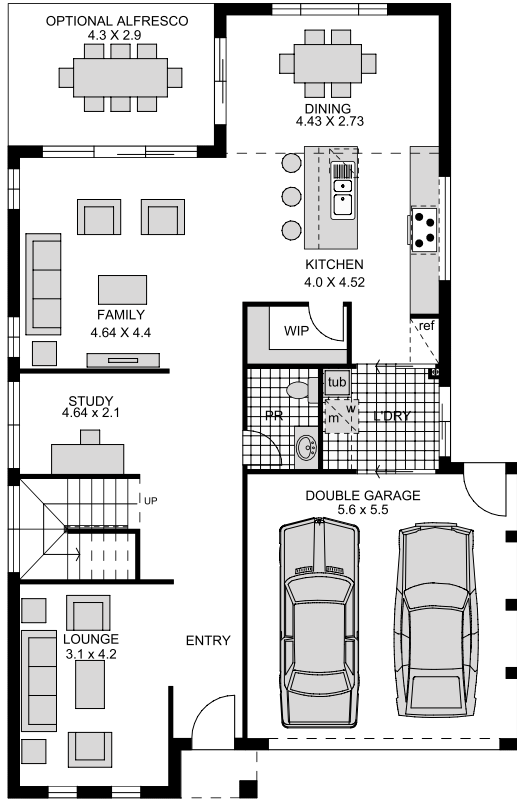

## OTHER AVAILABLE SIZES

26, 31, 33

## HOUSE DIMENSIONS

Total area (m <sup>2</sup> )	263.20m <sup>2</sup>
Total area (sq)	28.30sq
Home length	16.50 (m)
Home width	10.70 (m)

## ROOM DIMENSIONS

Family	4.64 x 4.40 (m)	Garage	5.60 x 5.50 (m)
Dining	4.43 x 2.73 (m)	Alfresco	4.30 x 2.90 (m)
Kitchen	4.00 x 4.52 (m)	Bedroom 4	3.00 x 3.00 (m)
Lounge	3.10 x 4.20 (m)	Bedroom 3	3.00 x 3.00 (m)
Games	5.00 x 4.20 (m)	Bedroom 2	3.00 x 3.00 (m)
Study	4.64 x 2.10 (m)	Master Bedroom	4.68 x 3.50 (m)