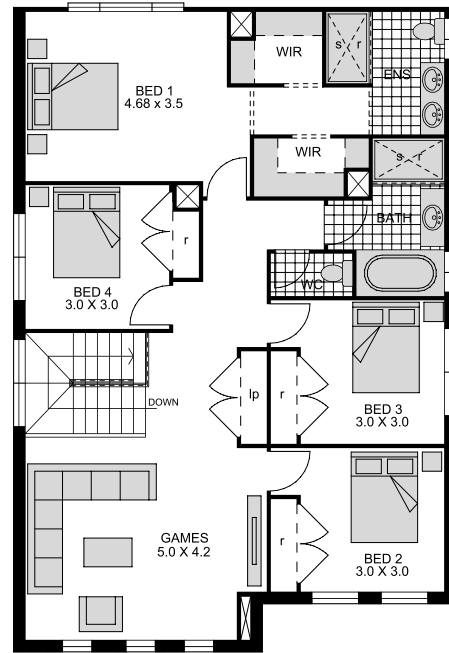

## OTHER AVAILABLE SIZES

26, 31, 33

## HOUSE DIMENSIONS

Total area (m <sup>2</sup> )	263.20m <sup>2</sup>
Total area (sq)	28.30sq
Home length	16.50 (m)
Home width	10.70 (m)

## ROOM DIMENSIONS

Family	4.64 x 4.40 (m)	Garage	5.60 x 5.50 (m)
Dining	4.43 x 2.73 (m)	Alfresco	4.30 x 2.90 (m)
Kitchen	4.00 x 4.52 (m)	Bedroom 4	3.00 x 3.00 (m)
Lounge	3.10 x 4.20 (m)	Bedroom 3	3.00 x 3.00 (m)
Games	5.00 x 4.20 (m)	Bedroom 2	3.00 x 3.00 (m)
Study	4.64 x 2.10 (m)	Master Bedroom	4.68 x 3.50 (m)