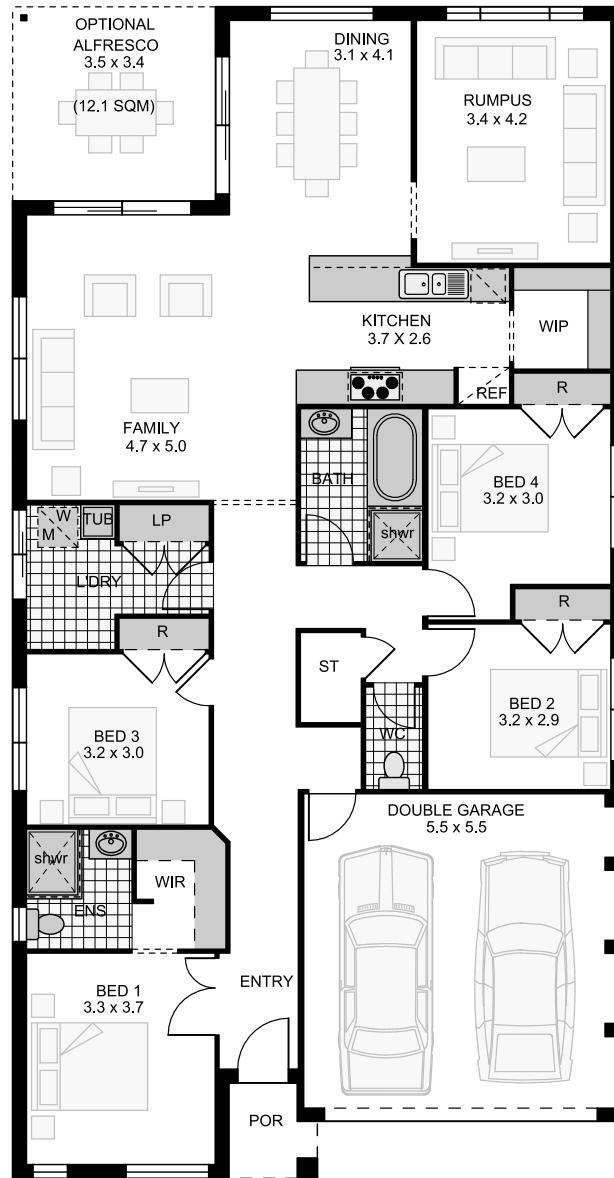

## OTHER AVAILABLE SIZES

15, 16, 17, 20, 20, 24, 24, 26,  
26

## HOUSE DIMENSIONS

Total area (m <sup>2</sup> )	201.80m <sup>2</sup>
Total area (sq)	21.70sq
Home length	20.50 (m)
Home width	10.70 (m)

## ROOM DIMENSIONS

Family	4.70 x 5.00 (m)	Alfresco	3.50 x 3.40 (m)
Kitchen	3.70 x 2.60 (m)	Garage	5.50 x 5.50 (m)
Dining	3.10 x 4.10 (m)	Bedroom 4	3.20 x 3.00 (m)
Rumpus	3.40 x 4.20 (m)	Bedroom 3	3.20 x 3.00 (m)
Master Bedroom	3.30 x 3.70 (m)	Bedroom 2	3.20 x 2.90 (m)