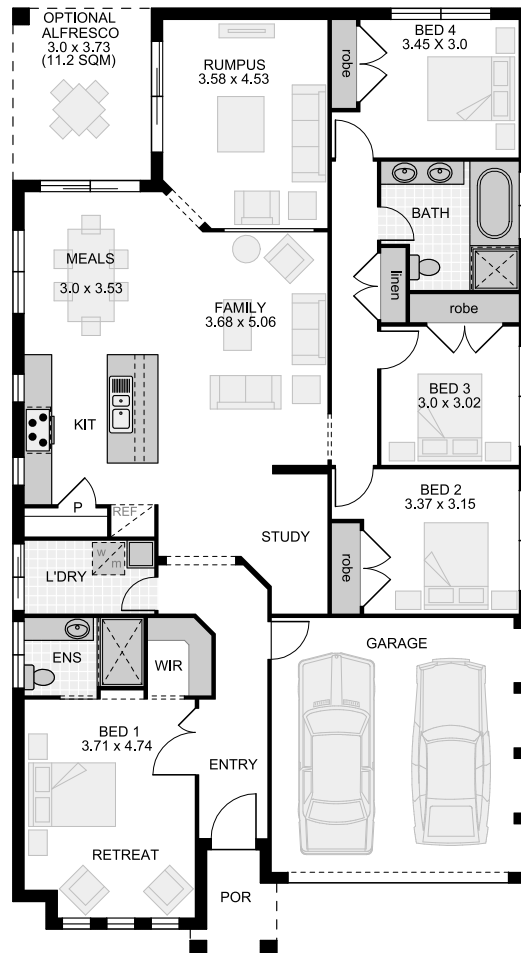

SHEFFIELD 22 MK2

Accent
series

eden brae
homes

OTHER AVAILABLE SIZES

21, 24, 24, 25, 27

HOUSE DIMENSIONS

Total area (m ²)	207.70m ²
Total area (sq)	22.30sq
Home length	20.54 (m)
Home width	11.20 (m)

ROOM DIMENSIONS

Family	3.68 x 5.06 (m)	Alfresco	3.00 x 3.73 (m)
Meals	3.00 x 3.53 (m)	Bedroom 4	3.45 x 3.00 (m)
Rumpus / Home Theatre	3.58 x 4.53 (m)	Bedroom 3	3.00 x 3.02 (m)
Study	1.70 x 3.15 (m)	Bedroom 2	3.37 x 3.15 (m)
Master Bedroom	3.71 x 4.74 (m)		

*Sizes may vary slightly as per facade range. Floorplan based on the Retro facade - see facade pricelist for RRP. # Minimum Lot Sizes may vary due to Council requirements & estate guidelines. This work is exclusively owned by RSS Property Holdings and cannot be reproduced or copied either wholly or in part, in any form (graphic, electronic or mechanical, including photocopying and uploading to the internet) without the written permission of RSS Property Holdings. This document is for illustration purposes and should be used as a guide only. Illustrations are not to scale. Garage dimensions are external measurements only. Refer to actual working drawings.