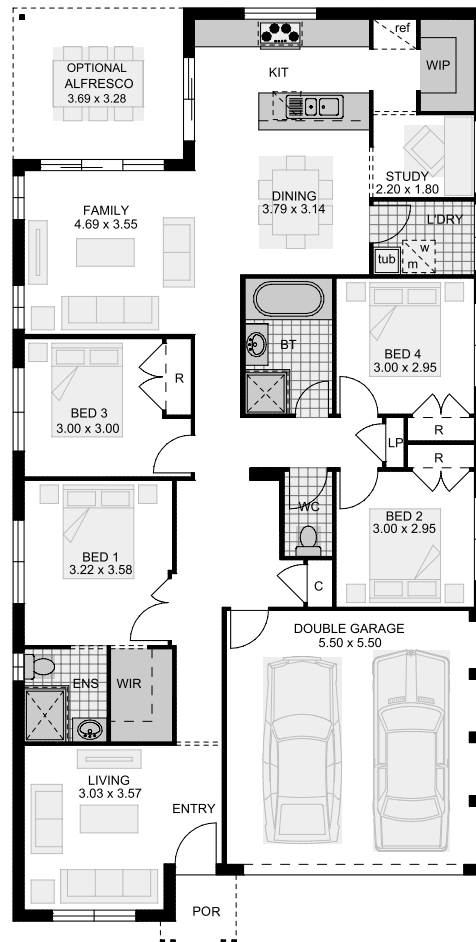

## OTHER AVAILABLE SIZES

21, 21, 22, 22

## HOUSE DIMENSIONS

Total area (m <sup>2</sup> )	185.80m <sup>2</sup>
Total area (sq)	20.00sq
Home length	19.78 (m)
Home width	10.23 (m)

## ROOM DIMENSIONS

Living	3.03 x 3.57 (m)	Alfresco	3.69 x 3.28 (m)
Family	4.69 x 3.55 (m)	Bedroom 4	3.00 x 2.95 (m)
Dining	3.79 x 3.14 (m)	Bedroom 3	3.00 x 3.00 (m)
Study	2.20 x 1.80 (m)	Bedroom 2	3.00 x 2.95 (m)
Master Bedroom	3.22 x 3.58 (m)		