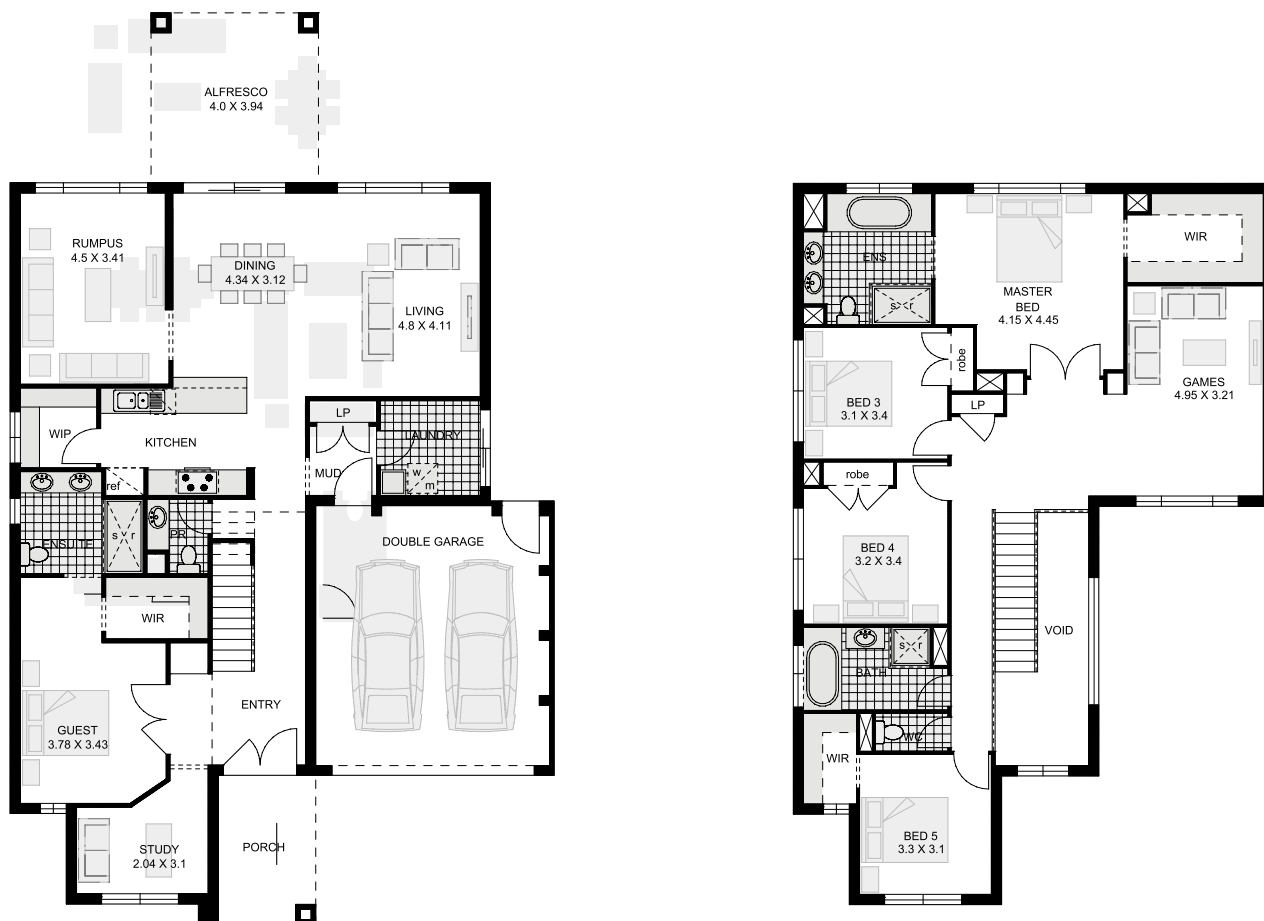

# MARINA 37 MK2

THE lifestyle  
— SERIES —

eden brae  
homes

## OTHER AVAILABLE SIZES

35, 39, 42

## HOUSE DIMENSIONS

Total area (m <sup>2</sup> )	345.20m <sup>2</sup>
Total area (sq)	37.20sq
Home length	17.46 (m)
Home width	12.80 (m)

## ROOM DIMENSIONS

Living	4.80 x 4.11 (m)	Alfresco	4.00 x 3.94 (m)
Dining	4.34 x 3.12 (m)	Bedroom 5	3.78 x 3.43 (m)
Rumpus / Home Theatre	4.50 x 3.41 (m)	Bedroom 4	3.10 x 3.40 (m)
Multi	2.04 x 3.10 (m)	Bedroom 3	3.20 x 3.40 (m)
Games	4.95 x 3.21 (m)	Bedroom 2	3.30 x 3.31 (m)
Master Bedroom	4.15 x 4.45 (m)		