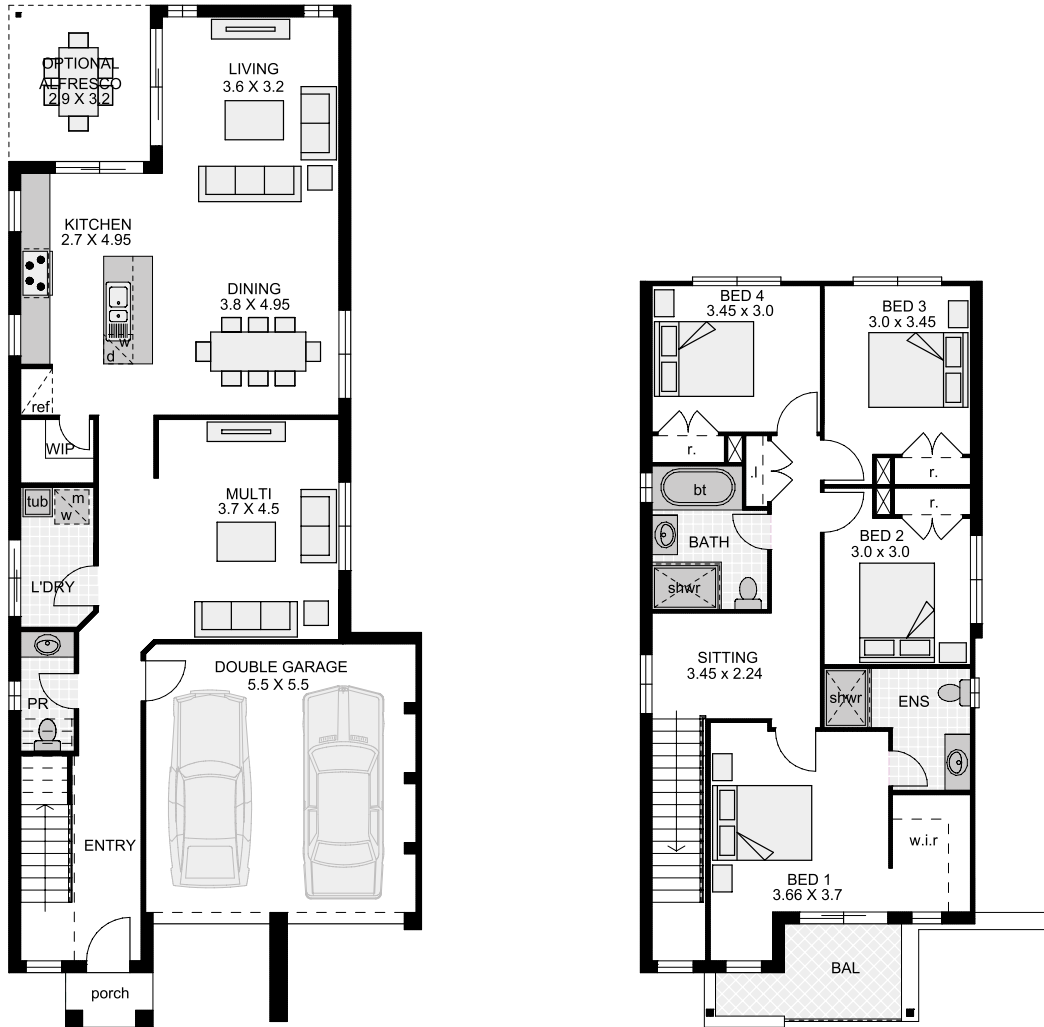

MAINE 26 ZERO LOT

Accent
series

eden brae
homes

OTHER AVAILABLE SIZES

22, 24, 24

HOUSE DIMENSIONS

Total area (m ²)	237.40m ²
Total area (sq)	25.60sq
Home length	19.80 (m)
Home width	8.45 (m)

ROOM DIMENSIONS

Living	3.60 x 3.20 (m)	Alfresco	2.90 x 3.20 (m)
Kitchen	2.70 x 4.95 (m)	Bedroom 4	3.45 x 3.00 (m)
Dining	3.80 x 4.95 (m)	Bedroom 3	3.00 x 3.45 (m)
Sitting	3.45 x 2.24 (m)	Bedroom 2	3.00 x 3.00 (m)
Multi	3.70 x 4.50 (m)	Master Bedroom	3.66 x 3.70 (m)

*Sizes may vary slightly as per facade range. Floorplan based on the Retro facade - see facade pricelist for RRP. # Minimum Lot Sizes may vary due to Council requirements & estate guidelines. This work is exclusively owned by RSS Property Holdings and cannot be reproduced or copied either wholly or in part, in any form (graphic, electronic or mechanical, including photocopying and uploading to the internet) without the written permission of RSS Property Holdings. This document is for illustration purposes and should be used as a guide only. Illustrations are not to scale. Garage dimensions are external measurements only. Refer to actual working drawings.