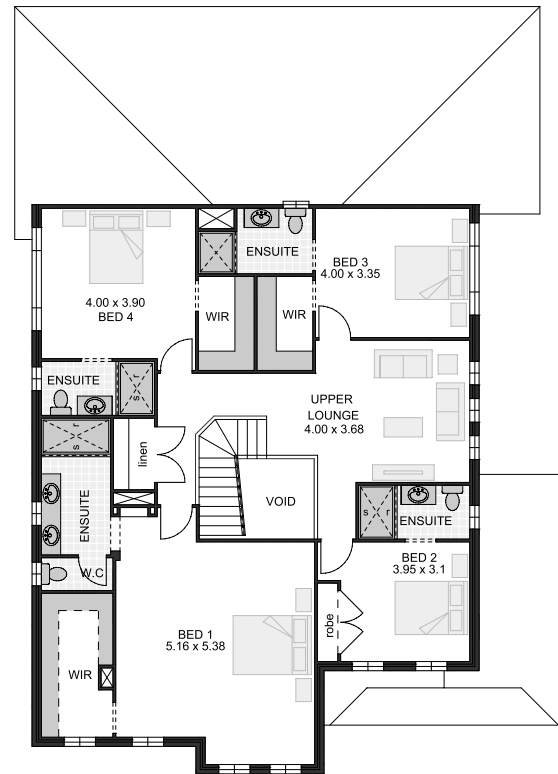

# MADISON 42 MK3

THE lifestyle  
— SERIES —

eden brae  
homes

## OTHER AVAILABLE SIZES

37, 37, 41

## HOUSE DIMENSIONS

## ROOM DIMENSIONS

Total area (m <sup>2</sup> )	387.50m <sup>2</sup>
Total area (sq)	41.70sq
Home length	19.43 (m)
Home width	13.20 (m)

\*Sizes may vary slightly as per facade range. Floorplan based on the Retro facade - see facade pricelist for RRP. # Minimum Lot Sizes may vary due to Council requirements & estate guidelines. This work is exclusively owned by RSS Property Holdings and cannot be reproduced or copied either wholly or in part, in any form (graphic, electronic or mechanical, including photocopying and uploading to the internet) without the written permission of RSS Property Holdings. This document is for illustration purposes and should be used as a guide only. Illustrations are not to scale. Garage dimensions are external measurements only. Refer to actual working drawings.