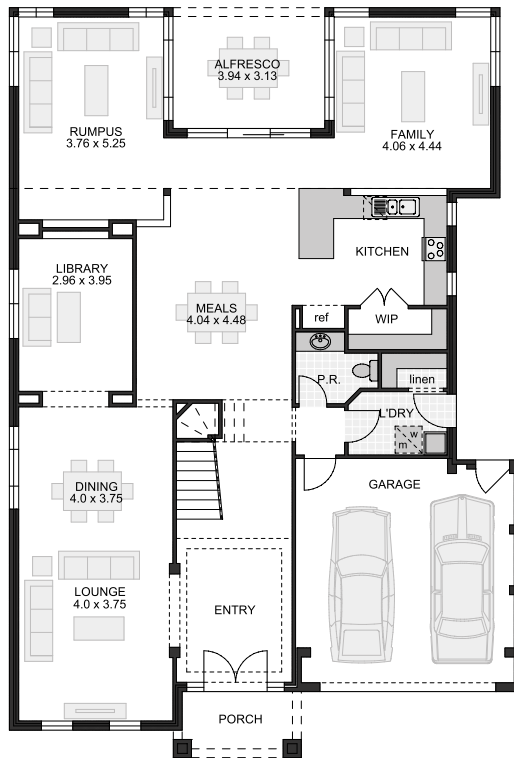

# MADISON 42 MK3

THE lifestyle  
— SERIES —

eden brae  
homes

## OTHER AVAILABLE SIZES

37, 37, 41

## HOUSE DIMENSIONS

## ROOM DIMENSIONS

Total area (m <sup>2</sup> )	387.50m <sup>2</sup>
Total area (sq)	41.70sq
Home length	19.43 (m)
Home width	13.20 (m)

\*Sizes may vary slightly as per facade range. Floorplan based on the Retro facade - see facade pricelist for RRP. # Minimum Lot Sizes may vary due to Council requirements & estate guidelines. This work is exclusively owned by RSS Property Holdings and cannot be reproduced or copied either wholly or in part, in any form (graphic, electronic or mechanical, including photocopying and uploading to the internet) without the written permission of RSS Property Holdings. This document is for illustration purposes and should be used as a guide only. Illustrations are not to scale. Garage dimensions are external measurements only. Refer to actual working drawings.