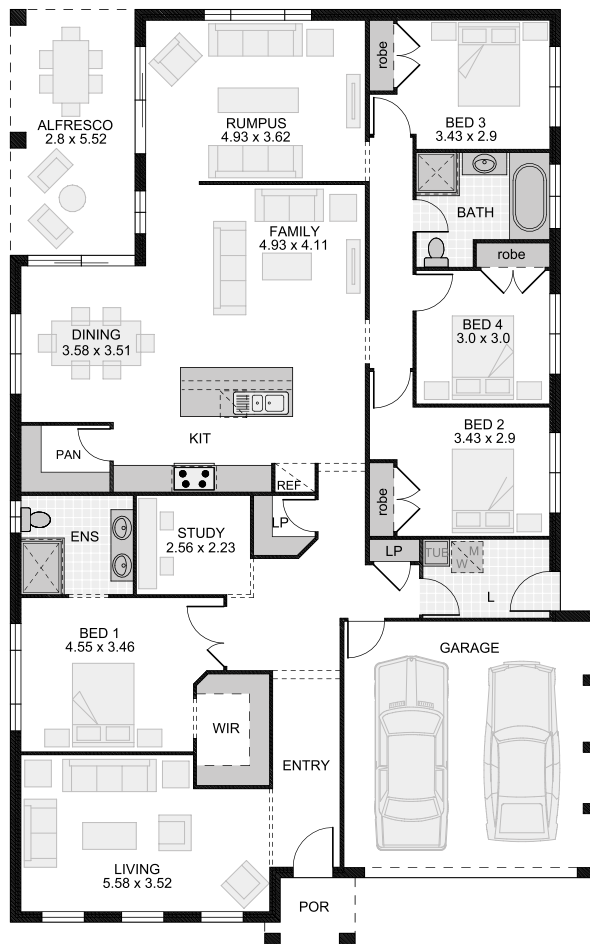

OTHER AVAILABLE SIZES

23, 25, 25, 26, 29

HOUSE DIMENSIONS

Total area (m ²)	254.90m ²
Total area (sq)	27.40sq
Home length	20.50 (m)
Home width	13.20 (m)

ROOM DIMENSIONS

*Sizes may vary slightly as per facade range. Floorplan based on the Retro facade - see facade pricelist for RRP. # Minimum Lot Sizes may vary due to Council requirements & estate guidelines. This work is exclusively owned by RSS Property Holdings and cannot be reproduced or copied either wholly or in part, in any form (graphic, electronic or mechanical, including photocopying and uploading to the internet) without the written permission of RSS Property Holdings. This document is for illustration purposes and should be used as a guide only. Illustrations are not to scale. Garage dimensions are external measurements only. Refer to actual working drawings.