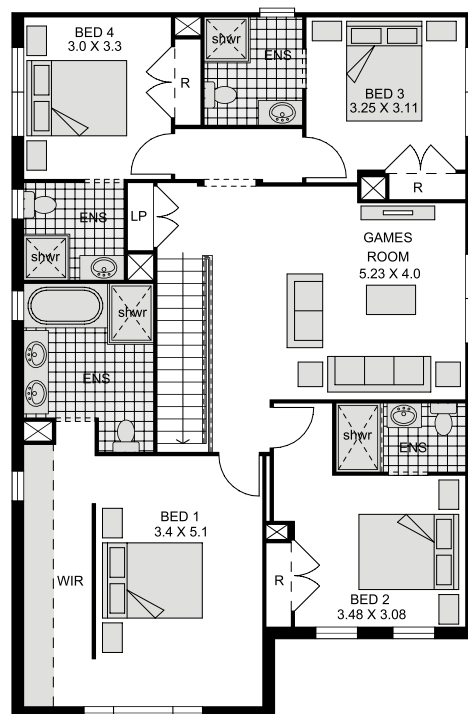

OTHER AVAILABLE SIZES

28, 30, 33, 33

HOUSE DIMENSIONS

Total area (m ²)	287.10m ²
Total area (sq)	30.90sq
Home length	17.50 (m)
Home width	10.95 (m)

ROOM DIMENSIONS

Master Bedroom	3.40 x 5.10 (m)	Alfresco	4.15 x 3.00 (m)
Bedroom 2	3.48 x 3.08 (m)	Games	5.23 x 4.00 (m)
Bedroom 3	3.25 x 3.11 (m)	Living	3.83 x 3.59 (m)
Bedroom 4	3.00 x 3.30 (m)	Lounge	3.35 x 4.00 (m)
Kitchen	2.90 x 3.45 (m)	Family	4.84 x 3.78 (m)
Dining	6.09 x 3.55 (m)		