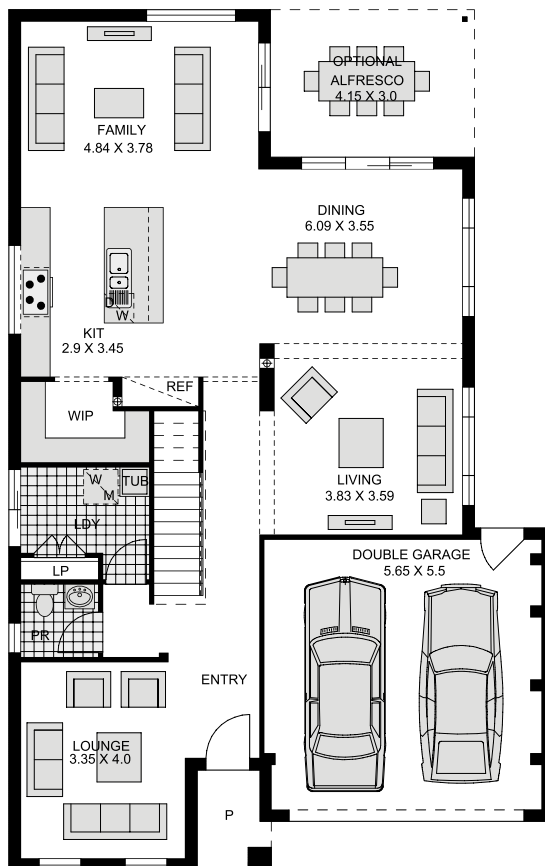

OTHER AVAILABLE SIZES

28, 30, 33, 33

HOUSE DIMENSIONS

Total area (m ²)	287.10m ²
Total area (sq)	30.90sq
Home length	17.50 (m)
Home width	10.95 (m)

ROOM DIMENSIONS

Master Bedroom	3.40 x 5.10 (m)	Alfresco	4.15 x 3.00 (m)
Bedroom 2	3.48 x 3.08 (m)	Games	5.23 x 4.00 (m)
Bedroom 3	3.25 x 3.11 (m)	Living	3.83 x 3.59 (m)
Bedroom 4	3.00 x 3.30 (m)	Lounge	3.35 x 4.00 (m)
Kitchen	2.90 x 3.45 (m)	Family	4.84 x 3.78 (m)
Dining	6.09 x 3.55 (m)		