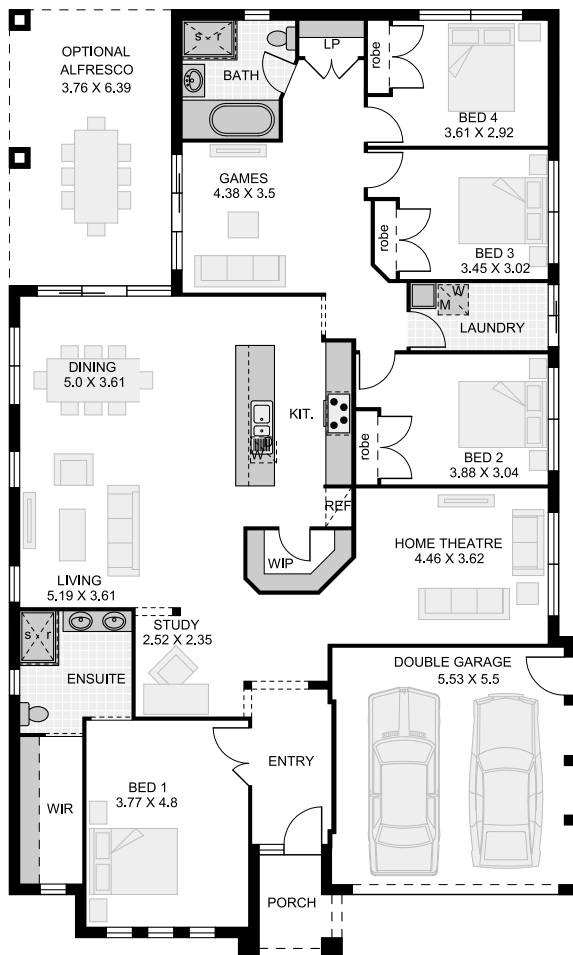

DRYSDALE 27 MK2

Accent
series

eden brae
homes

OTHER AVAILABLE SIZES

21, 22, 23, 25, 28

HOUSE DIMENSIONS

Total area (m ²)	246.80m ²
Total area (sq)	26.60sq
Home length	21.50 (m)
Home width	13.20 (m)

ROOM DIMENSIONS

Living	5.19 x 3.61 (m)	Alfresco	3.76 x 6.39 (m)
Dining	5.00 x 3.61 (m)	Media/Home Theatre	4.46 x 3.62 (m)
Games	4.38 x 3.50 (m)	Bedroom 4	3.61 x 2.92 (m)
Study	2.52 x 2.35 (m)	Bedroom 3	3.45 x 3.02 (m)
Master Bedroom	3.77 x 4.80 (m)	Bedroom 2	3.88 x 3.04 (m)

*Sizes may vary slightly as per facade range. Floorplan based on the Retro facade - see facade pricelist for RRP. # Minimum Lot Sizes may vary due to Council requirements & estate guidelines. This work is exclusively owned by RSS Property Holdings and cannot be reproduced or copied either wholly or in part, in any form (graphic, electronic or mechanical, including photocopying and uploading to the internet) without the written permission of RSS Property Holdings. This document is for illustration purposes and should be used as a guide only. Illustrations are not to scale. Garage dimensions are external measurements only. Refer to actual working drawings.