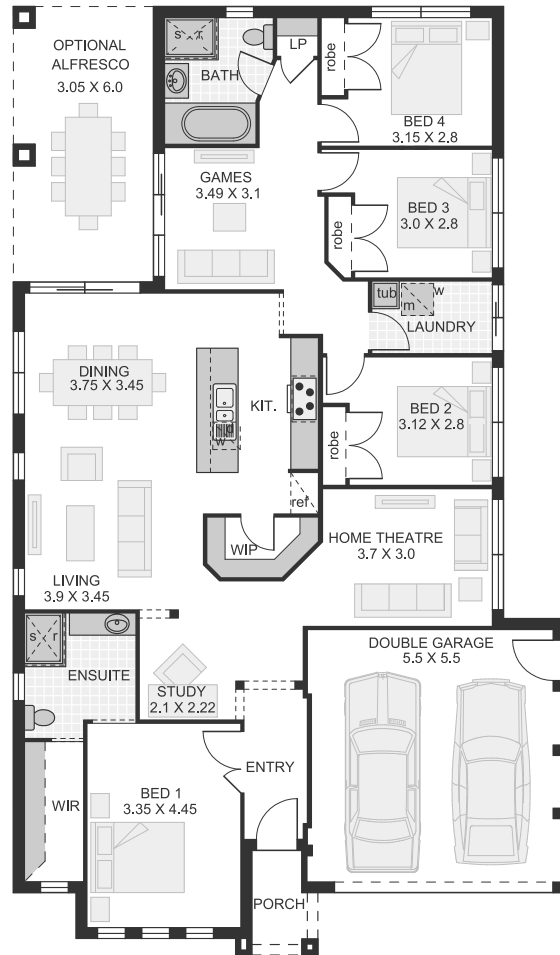

OTHER AVAILABLE SIZES  
22, 23, 25, 27, 28

## HOUSE DIMENSIONS

Total area (m <sup>2</sup> )	201.60m <sup>2</sup>
Total area (sq)	21.70sq
Home length	20.30 (m)
Home width	12.10 (m)

## ROOM DIMENSIONS

Dining	3.75 x 3.45 (m)	Alfresco	3.05 x 6.00 (m)
Living	3.90 x 3.45 (m)	Garage	5.50 x 5.50 (m)
Games	3.49 x 3.10 (m)	Bedroom 4	3.15 x 2.80 (m)
Study	2.10 x 2.22 (m)	Bedroom 3	3.00 x 2.80 (m)
Rumpus / Home Theatre	3.70 x 3.00 (m)	Bedroom 2	3.12 x 2.80 (m)
Master Bedroom	3.35 x 4.45 (m)		