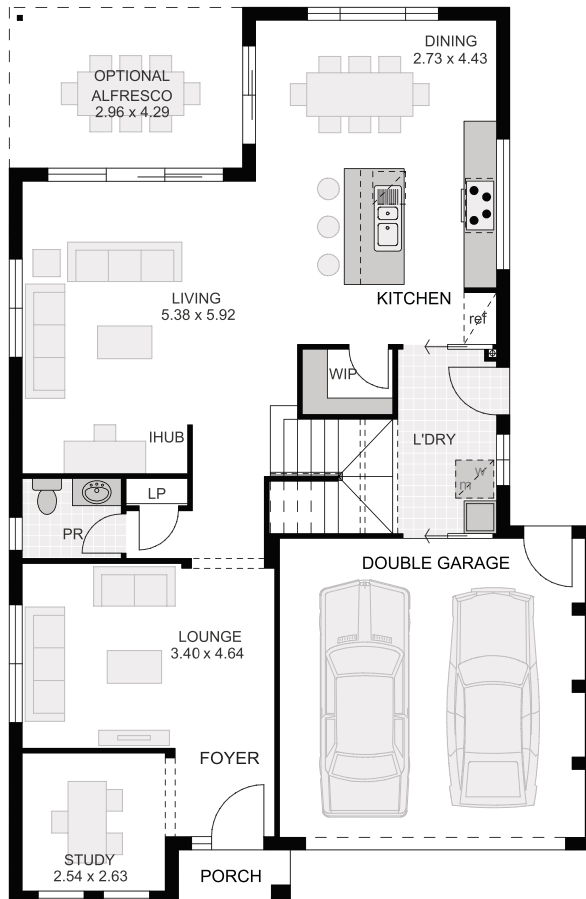

OTHER AVAILABLE SIZES

26, 30, 30, 30, 31, 33

HOUSE DIMENSIONS

Total area (m ²)	262.30m ²
Total area (sq)	28.20sq
Home length	16.50 (m)
Home width	10.70 (m)

ROOM DIMENSIONS

Living	5.38 x 5.92 (m)	Alfresco	2.96 x 4.29 (m)
Dining	2.73 x 4.43 (m)	Bedroom 4	3.44 x 3.00 (m)
Lounge	3.40 x 4.64 (m)	Bedroom 3	3.00 x 4.41 (m)
Games	3.35 x 4.24 (m)	Bedroom 2	3.00 x 3.00 (m)
Study	2.54 x 2.63 (m)	Master Bedroom	3.50 x 4.24 (m)