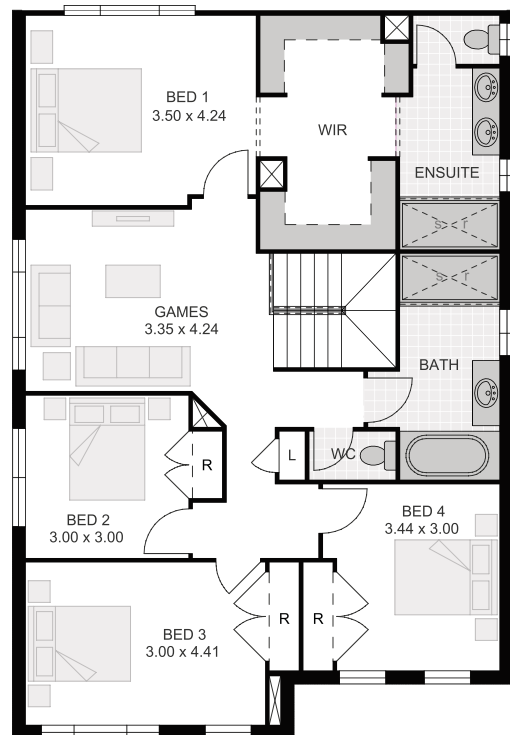

OTHER AVAILABLE SIZES

26, 30, 30, 30, 31, 33

HOUSE DIMENSIONS

Total area (m ²)	262.30m ²
Total area (sq)	28.20sq
Home length	16.50 (m)
Home width	10.70 (m)

ROOM DIMENSIONS

Living	5.38 x 5.92 (m)	Alfresco	2.96 x 4.29 (m)
Dining	2.73 x 4.43 (m)	Bedroom 4	3.44 x 3.00 (m)
Lounge	3.40 x 4.64 (m)	Bedroom 3	3.00 x 4.41 (m)
Games	3.35 x 4.24 (m)	Bedroom 2	3.00 x 3.00 (m)
Study	2.54 x 2.63 (m)	Master Bedroom	3.50 x 4.24 (m)